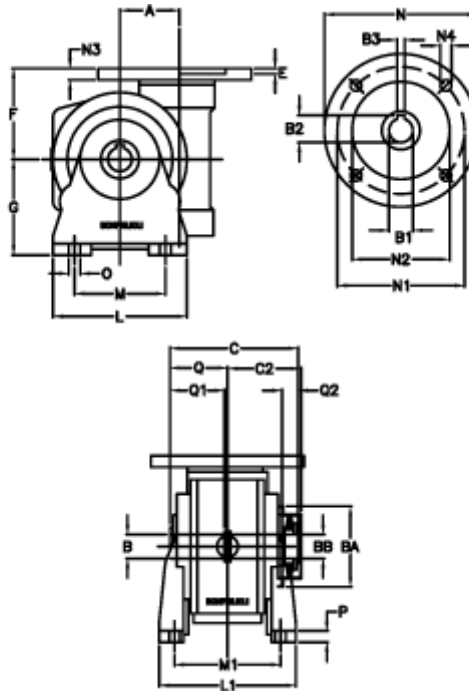

Article number: 390204400732736

Description: Worm Gear with Torque Limiter
VF 44-L2-V-7-P71B5

Measures

a	= 44.60	C2	= 48	M1	= 81.0	Q	= 32.0
B	= 18	Description	= VF 44V-xx-71B5	N	= 160	Q1	= 32
B1 E7	= 14	E	= 2.0	N1	= 130	Q2	= 12
B2	= 16.3	F	= 65	N2	= 110		
B3 H9	= 5	g	= 72	N3	= 10.5		
BA	= 40	L	= 90	N4	= 9,5		
BB H7	= 11	L1	= 98.0	O	= 8.5		
C	= 79	m	= 52	P	= 10		